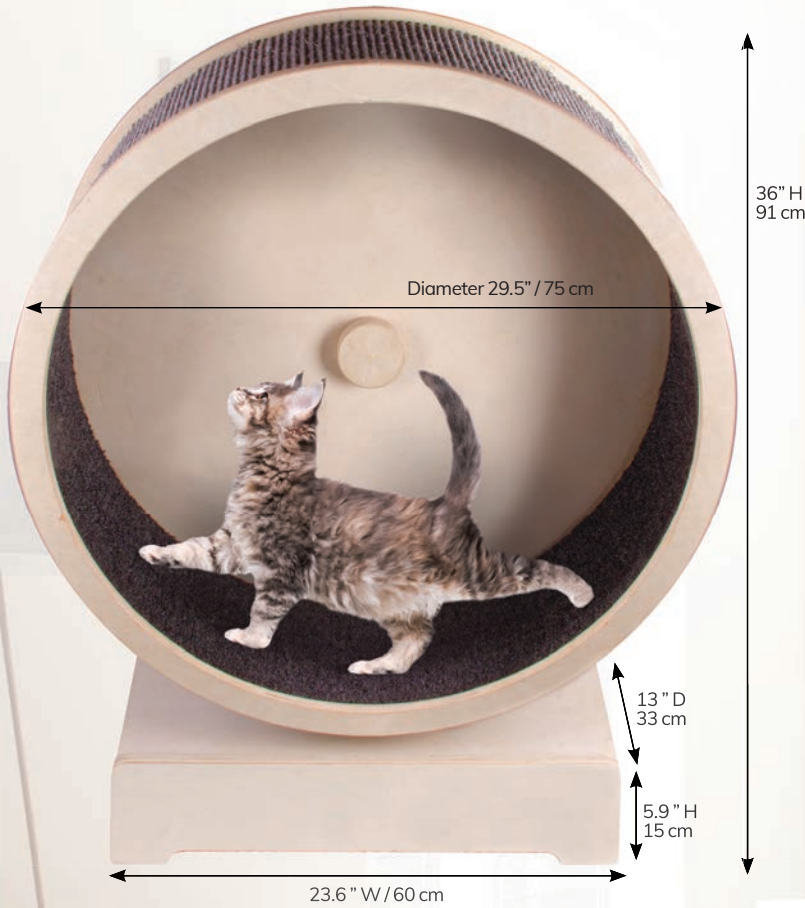

2024
CAT | DOG

Cat **LIFE**™

PENN-PLAX®

Spin Kitty™

CAT EXERCISER & SCRATCHER

CATF181
29.5" SPIN KITTIE CAT WHEEL
White box with color litho sticker
0-30172-10074-1

**Spinning,
Scratching
& Climbing
Fun!**

CATF61
CAT TREE with WHEEL
White box with color litho sticker
0-30172-10073-4