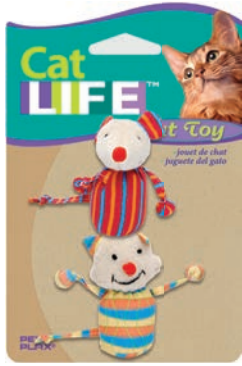

CAT TOYS

CAT835
Calico Cat Toy
Assorted Styles (Kitten & Mouse)
Full color card
0-30172-06299-5