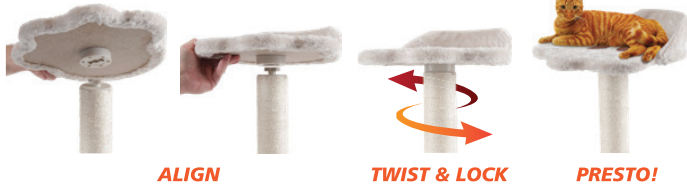

Takes Cat Furniture to New Heights!

SLS™
STABLE LOCKING SYSTEM

ALIGN

TWIST & LOCK

PRESTO!

EASY SET UP STABLE and STRONG!

CATF28

Cat-Life™ SLS™ Furniture
Cubical Cat Condo
16" D x 28" W x 41" H
40.6 cm x 71.1 cm x 104.1 cm
Brown box with color litho sheet
0-30172-08526-0